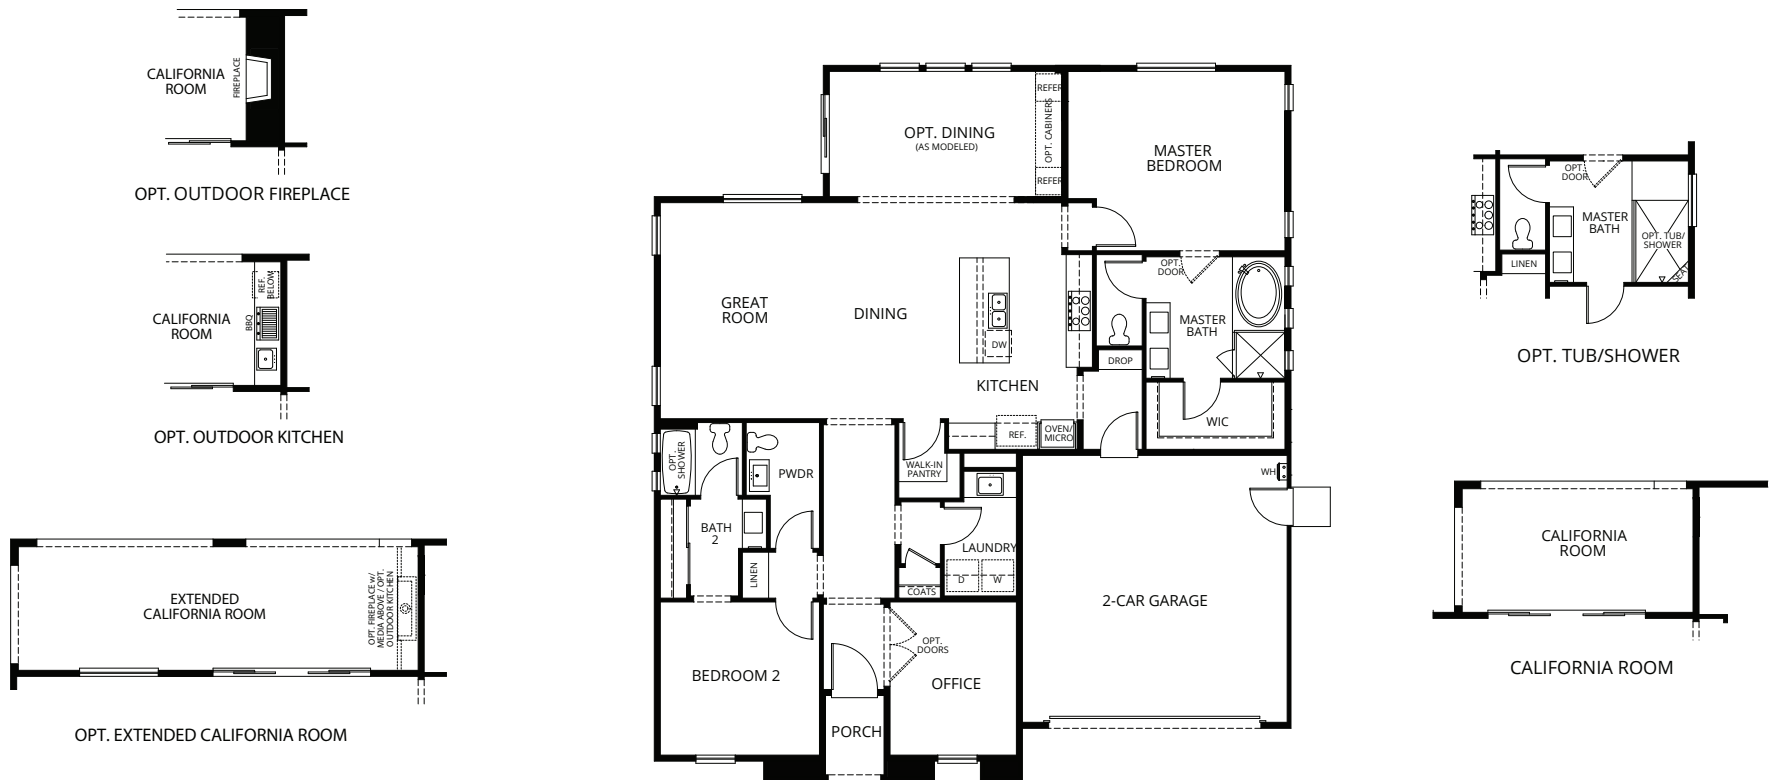

BOUGAINVILLEA

RESIDENCE 1 | Single-Story | 1,761 Square Feet

2 Bedrooms | 2.5 Baths | Office | 2-Car Garage | California Room

Optional – Formal Dining, Outdoor Kitchen, Outdoor Fireplace, Extended California Room, Tub/Shower at Master Bath

OVATION
at Flora Park

A LYON ACTIVE LIFESTYLE COMMUNITY™

PRELIMINARY