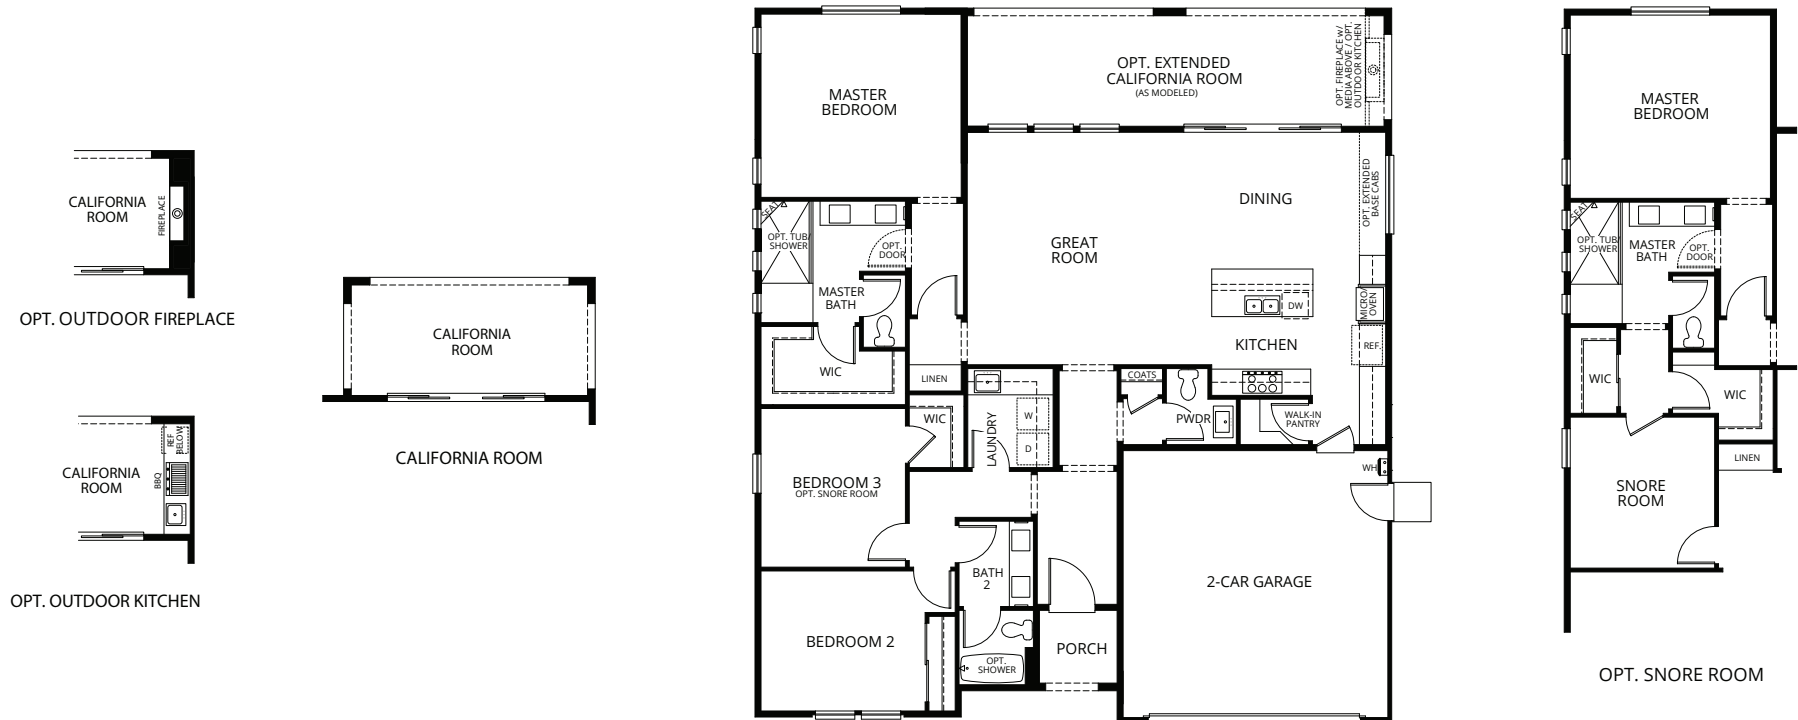

BOUGAINVILLEA

RESIDENCE 2 | Single-Story | 1,849 Square Feet

3 Bedrooms | 2.5 Baths | 2-Car Garage | California Room

Optional – Snore Room, Outdoor Kitchen, Outdoor Fireplace, Extended California Room, Tub/Shower at Master Bath

OVATION
at Flora Park

A LYON ACTIVE LIFESTYLE COMMUNITY™

PRELIMINARY