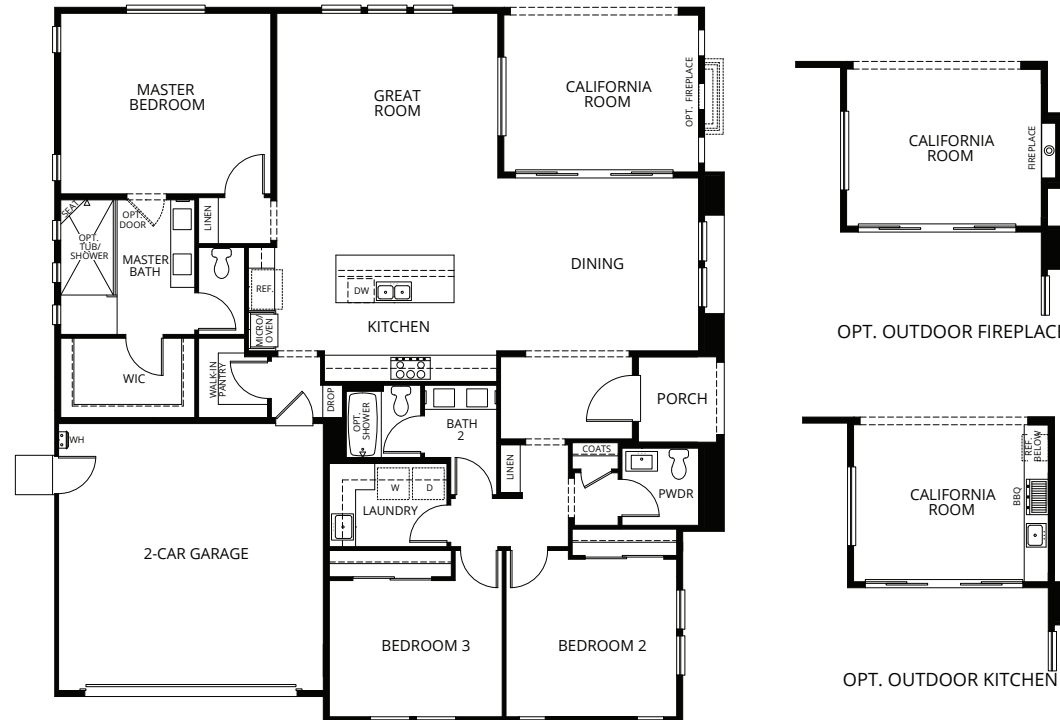

BOUGAINVILLEA

RESIDENCE 3 | Single-Story | 1,976 Square Feet

3 Bedrooms | 2.5 Baths | 2-Car Garage | California Room

Optional – Tub/Shower at Master Bath, Outdoor Fireplace, Outdoor Kitchen

OVATION
at Flora Park

A LYON ACTIVE LIFESTYLE COMMUNITY™

PRELIMINARY