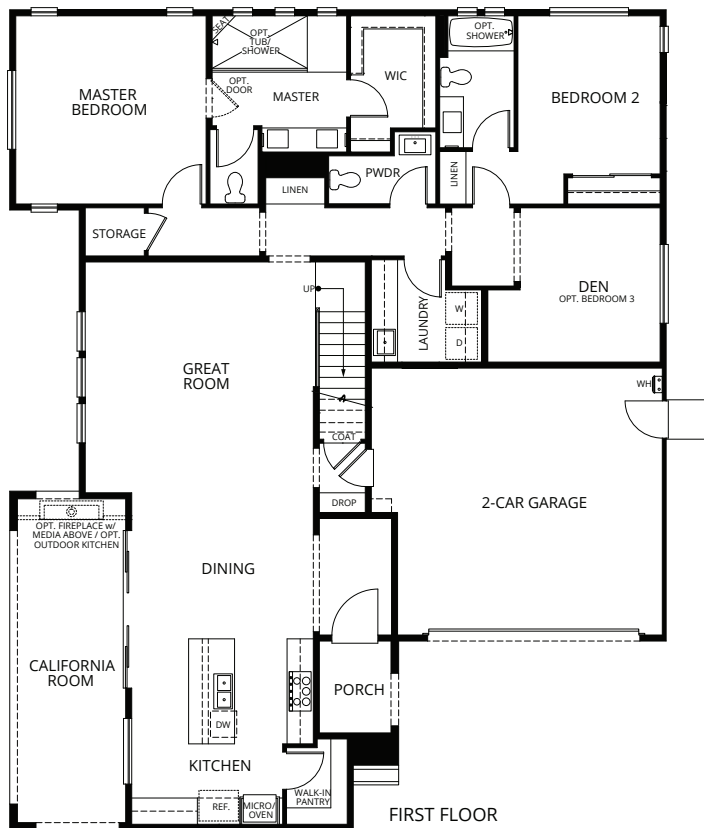

BOUGAINVILLEA

RESIDENCE 4 | Two-Story | 2,346 Square Feet

2 Bedrooms | Den | Bonus Room | 2 Baths and 2 Powders | 2-Car Garage | California Room

Optional – Bedroom 3, Bedroom 4 with Bath 3, Outdoor Kitchen, Outdoor Fireplace, Tub/Shower at Master Bath,

Unfinished Storage Space

OVATION
at Flora Park

A LYON ACTIVE LIFESTYLE COMMUNITY™

SECOND FLOOR

OPT. BEDROOM 4 W/ BATH 3

OPT. UNFINISHED STORAGE SPACE

PRELIMINARY