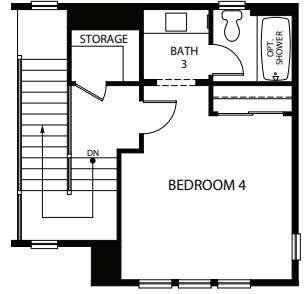

BOUGAINVILLEA

RESIDENCE 4 | Two-Story | 2,346 Square Feet

2 Bedrooms | Den | Bonus Room | 2 Baths and 2 Powders | 2-Car Garage | California Room

Optional – Bedroom 3, Bedroom 4 with Bath 3, Outdoor Kitchen, Outdoor Fireplace, Tub/Shower at Master Bath,

Unfinished Storage Space

OVATION
at Flora Park

A LYON ACTIVE LIFESTYLE COMMUNITY™

SECOND FLOOR

OPT. BEDROOM 4 W/ BATH 3

OPT. UNFINISHED STORAGE SPACE

PRELIMINARY