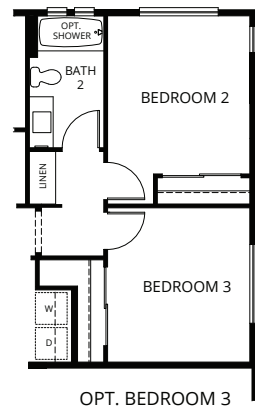

BOUGAINVILLEA

RESIDENCE 4 | Two-Story | 2,346 Square Feet

2 Bedrooms | Den | Bonus Room | 2 Baths and 2 Powders | 2-Car Garage | California Room

Optional – Bedroom 3, Bedroom 4 with Bath 3, Outdoor Kitchen, Outdoor Fireplace, Tub/Shower at Master Bath,

Unfinished Storage Space

OVATION
at Flora Park

A LYON ACTIVE LIFESTYLE COMMUNITY™

SECOND FLOOR

OPT. BEDROOM 4 W/ BATH 3

OPT. UNFINISHED STORAGE SPACE

PRELIMINARY