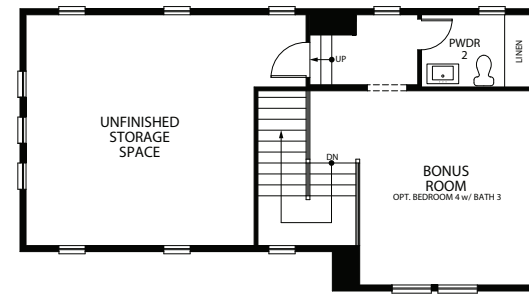

BOUGAINVILLEA

RESIDENCE 4 | Two-Story | 2,346 Square Feet

2 Bedrooms | Den | Bonus Room | 2 Baths and 2 Powders | 2-Car Garage | California Room

Optional – Bedroom 3, Bedroom 4 with Bath 3, Outdoor Kitchen, Outdoor Fireplace, Tub/Shower at Master Bath,

Unfinished Storage Space

OVATION
at Flora Park

A LYON ACTIVE LIFESTYLE COMMUNITY™

SECOND FLOOR

OPT. BEDROOM 4 W/ BATH 3

OPT. UNFINISHED STORAGE SPACE

PRELIMINARY