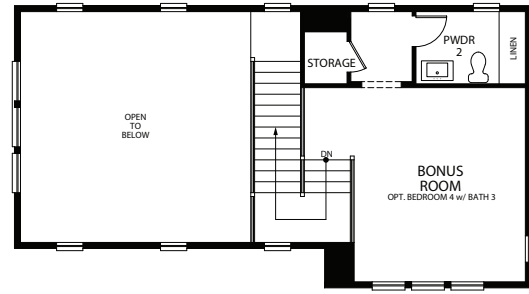

BOUGAINVILLEA

RESIDENCE 4 | Two-Story | 2,346 Square Feet

2 Bedrooms | Den | Bonus Room | 2 Baths and 2 Powders | 2-Car Garage | California Room

Optional – Bedroom 3, Bedroom 4 with Bath 3, Outdoor Kitchen, Outdoor Fireplace, Tub/Shower at Master Bath,

Unfinished Storage Space

OVATION
at Flora Park

A LYON ACTIVE LIFESTYLE COMMUNITY™

SECOND FLOOR

OPT. BEDROOM 4 W/ BATH 3

OPT. UNFINISHED STORAGE SPACE

PRELIMINARY