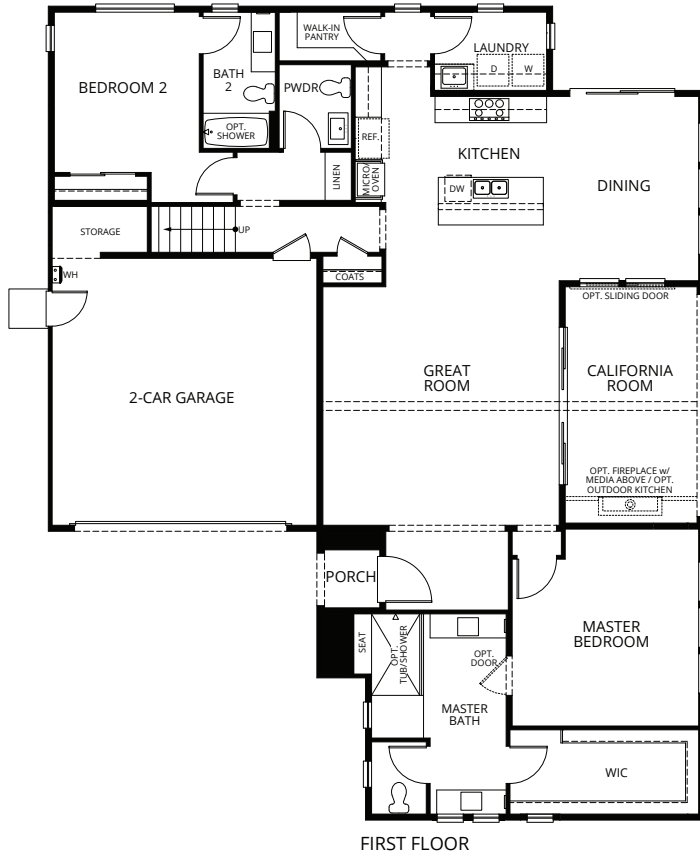

BOUGAINVILLEA

RESIDENCE 5 | Two-Story | 2,452 Square Feet

3 Bedrooms | 3.5 Baths | Bonus Room | 2-Car Garage | California Room

Optional – Outdoor Kitchen, Outdoor Fireplace, Tub/Shower at Master Bath

OVATION
at Flora Park

A LYON ACTIVE LIFESTYLE COMMUNITY™

PRELIMINARY