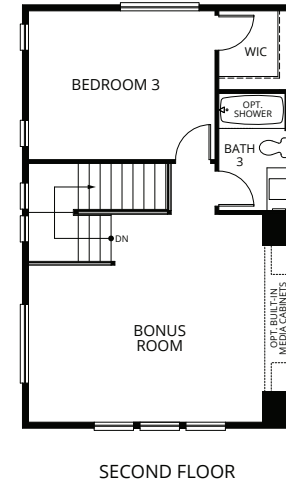

BOUGAINVILLEA

RESIDENCE 5 | Two-Story | 2,452 Square Feet

3 Bedrooms | 3.5 Baths | Bonus Room | 2-Car Garage | California Room

Optional – Outdoor Kitchen, Outdoor Fireplace, Tub/Shower at Master Bath

OVATION
at Flora Park

A LYON ACTIVE LIFESTYLE COMMUNITY™

PRELIMINARY