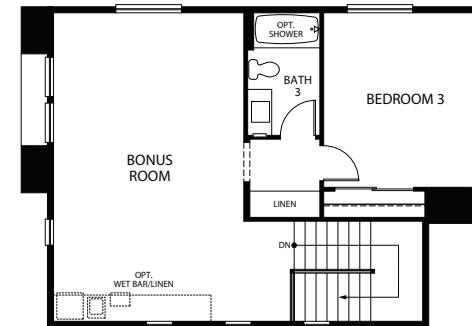

SECOND FLOOR

PRELIMINARY