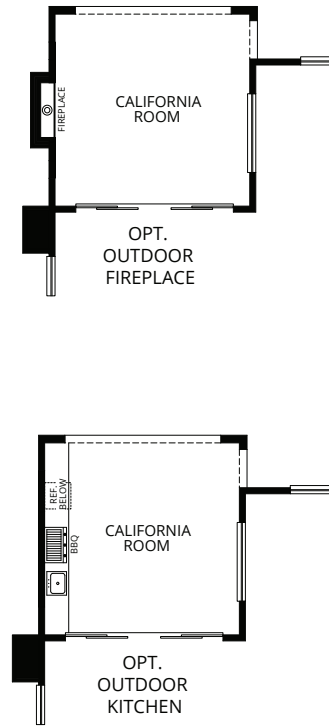

SECOND FLOOR

PRELIMINARY