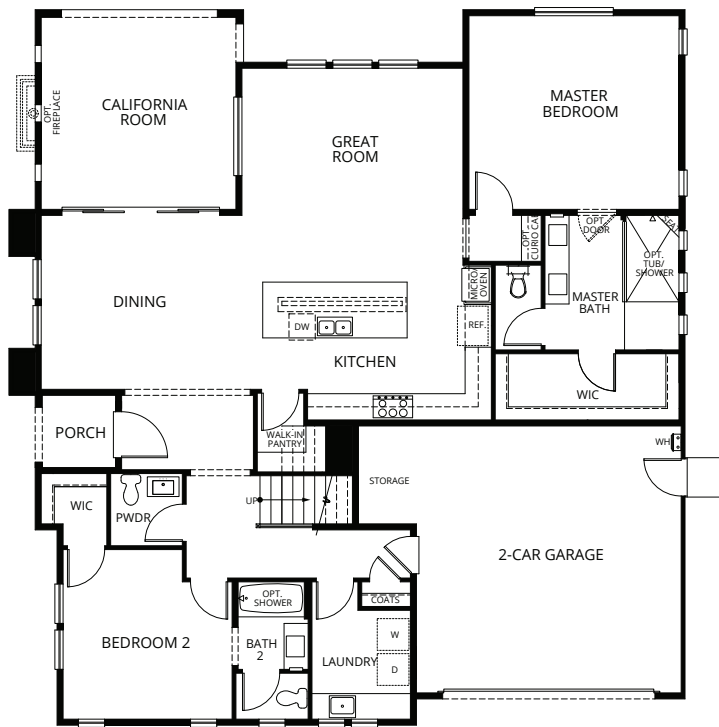

BOUGAINVILLEA

RESIDENCE 6 | Two-Story | 2,563 Square Feet

3 Bedrooms | 3.5 Baths | Bonus Room | 2-Car Garage | California Room

Optional – Tub/Shower at Master Bath, Outdoor Kitchen, Outdoor Fireplace

OVATION
at Flora Park

A LYON ACTIVE LIFESTYLE COMMUNITY™

FIRST FLOOR

SECOND FLOOR

PRELIMINARY