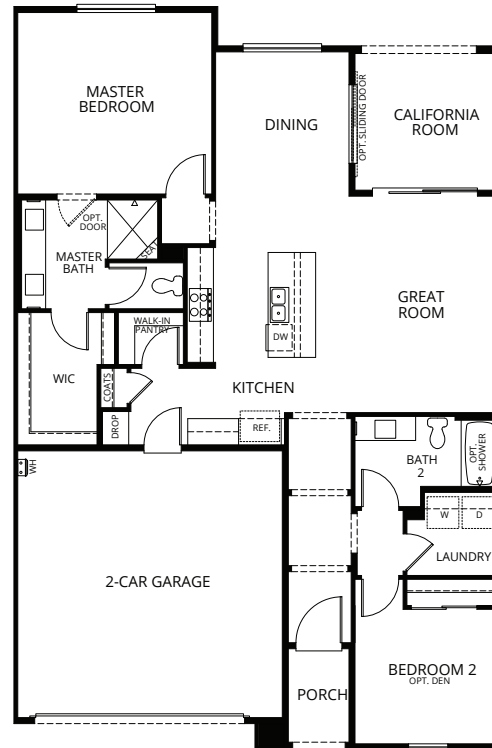

JASMINE

RESIDENCE 11 | Single-Story | 1,416 Square Feet

2 Bedrooms | 2 Baths | 2-Car Garage | California Room

Optional - Den

OVATION
at Flora Park

A LYON ACTIVE LIFESTYLE COMMUNITY™

FLOOR PLAN

OPT. DEN