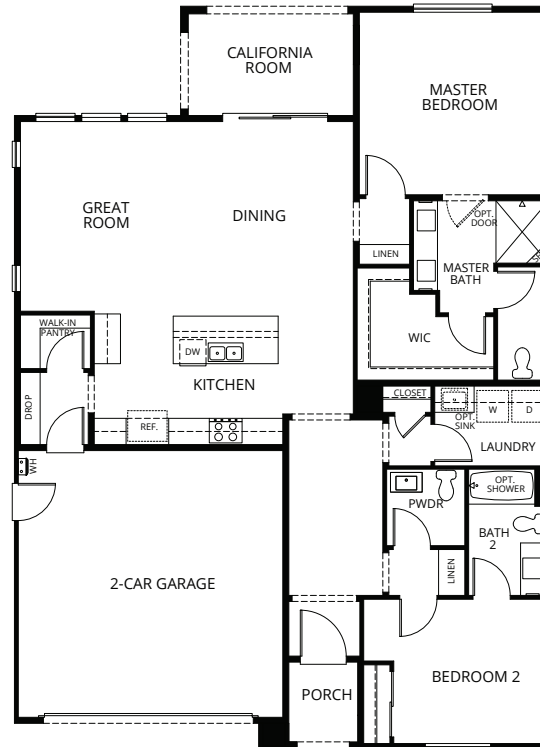

JASMINE

RESIDENCE 12 | Single-Story | 1,604 Square Feet

2 Bedrooms | 2.5 Baths | 2-Car Garage | California Room

OVATION
at Flora Park

A LYON ACTIVE LIFESTYLE COMMUNITY™

PRELIMINARY