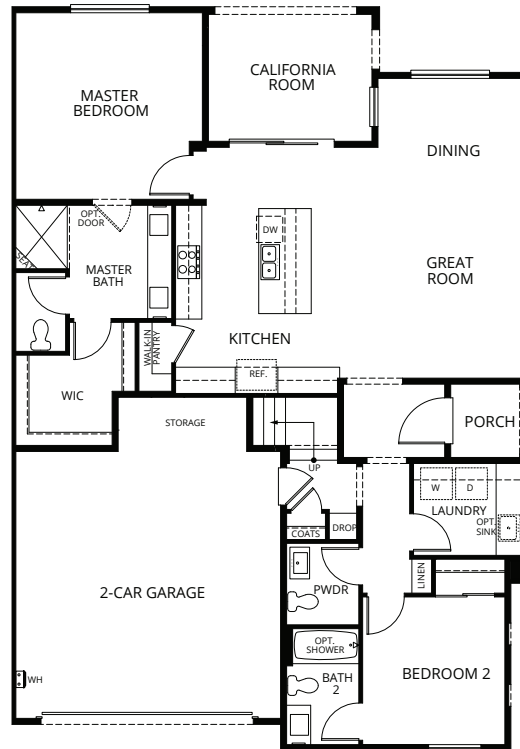

JASMINE

RESIDENCE 13 | Two-Story | 1,955 Square Feet

3 Bedrooms | 3.5 Baths | Bonus Room | 2-Car Garage | California Room

OVATION
at Flora Park

A LYON ACTIVE LIFESTYLE COMMUNITY™

FIRST FLOOR

SECOND FLOOR

PRELIMINARY