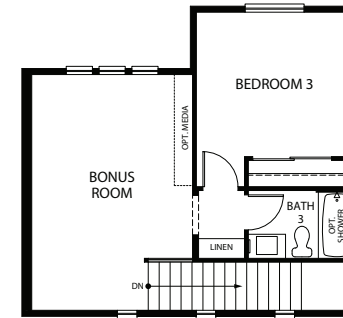

JASMINE

RESIDENCE 13 | Two-Story | 1,955 Square Feet

3 Bedrooms | 3.5 Baths | Bonus Room | 2-Car Garage | California Room

OVATION
at Flora Park

A LYON ACTIVE LIFESTYLE COMMUNITY™

FIRST FLOOR

SECOND FLOOR

PRELIMINARY