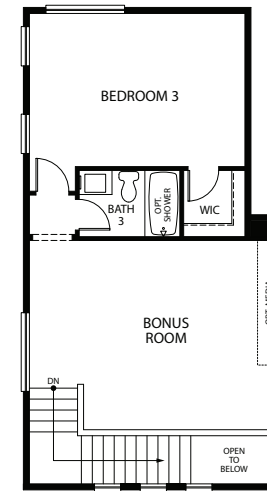

JASMINE

RESIDENCE 14D | Two-Story | 2,221 Square Feet

3 Bedrooms | 3.5 Baths | Bonus Room | 2-Car Garage | California Room

OVATION
at Flora Park

A LYON ACTIVE LIFESTYLE COMMUNITY™

FIRST FLOOR

SECOND FLOOR

PRELIMINARY