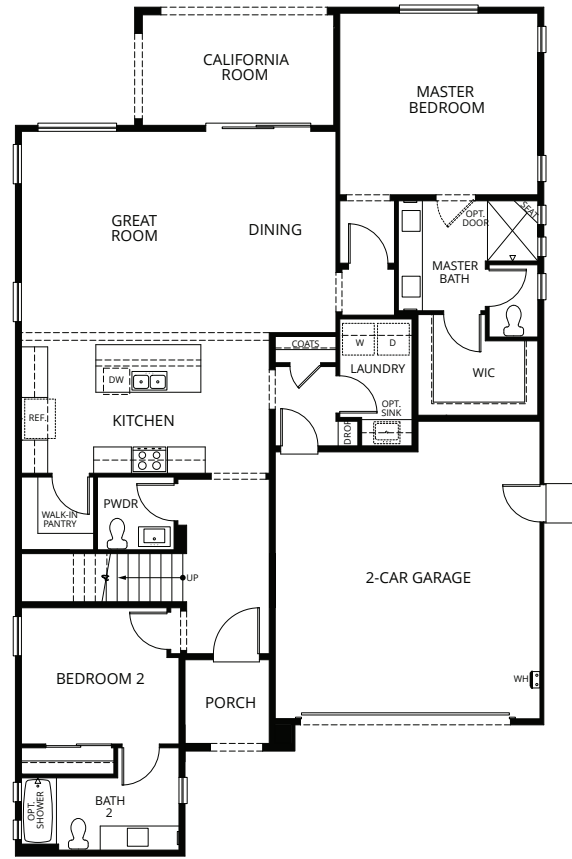

JASMINE

RESIDENCE 14D | Two-Story | 2,221 Square Feet

3 Bedrooms | 3.5 Baths | Bonus Room | 2-Car Garage | California Room

OVATION
at Flora Park

A LYON ACTIVE LIFESTYLE COMMUNITY™

FIRST FLOOR

SECOND FLOOR

PRELIMINARY